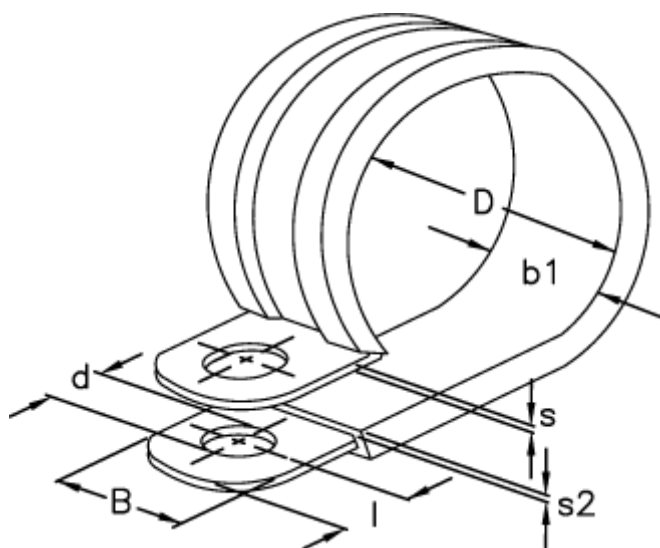

Article number: 029457112037

Description: Norma pipe retaining clip
RLGU 1. 37/12 W1

Measures

b1	= 15.0
d	= 6.4
Diameter D	= 37
l	= 6
s	= 0.8
s2	= 1.2
Width B	= 12